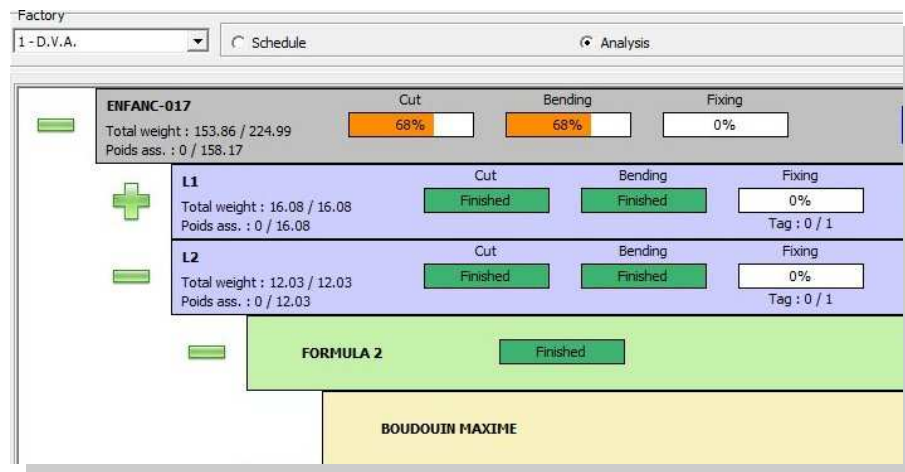

Worker management

Armaor software

Worker management

- * ID Card
- * Real Time Monitoring
- * Manual Mode
- * Reports

One of the main ideas is to **extract** from your production the workers' **efficiency**. Some **Barcode readers** will be installed on the workshop and each worker will be **flagged up** at his shift. Thus, we can **monitor** them and get their **production performances**.

ID Card

Each **worker** will get an **ID card** with a bar code printed on it. This ID Card will be scanned in the **begining** and in the **end** of the **shift**. Using the **Armaor downloading system**, we can **link** each worker to his work.

Real Time Monitoring

Coupling **both** modules, the worker management and the downloading system, helps you to **monitor** your workshop and the workers.

You get the **production progress** by order, member, etc. You also see which worker is working on which machine.

Reports

These new modules enable you to check more precisely your workers' production with new information available:

Daily production:

You get day by day information on each worker such as: the arrival/departure times, his production by weight, length, number of shapes done, etc.