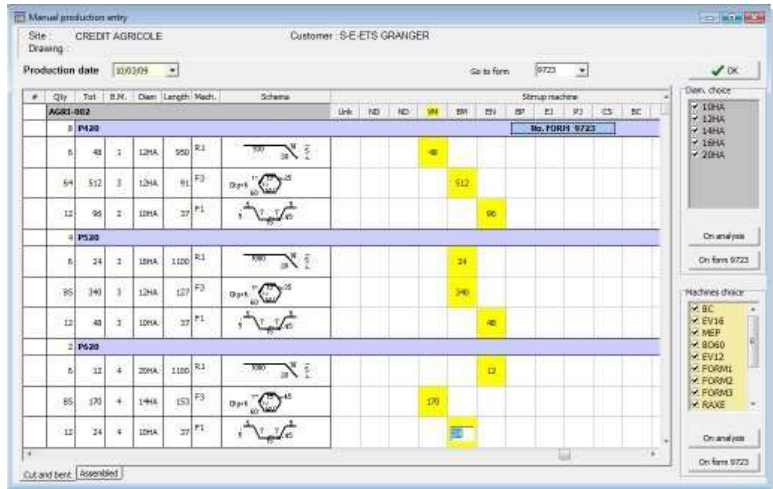

ID Card

Each **worker** will get an **ID card** with a bar code printed on it. This ID Card will be scanned in the **begining** and in the **end** of the **shift**. Using the **Armaor downloading system**, we can **link** each worker to his work.

Real Time Monitoring

Coupling **both** modules, the worker management and the downloading system, helps you to **monitor** your workshop and the workers.

You get the **production progress** by order, member, etc. You also see which worker is working on which machine.

Manual Mode

If you need to **adjust** or **change** some **production information** you can still use the **Manual mode**. This mode can also be **useful** if you get a **technical problem** on bar code reader.

Reports

These new modules enable you to check more precisely your workers' production with new information available:

Daily production:

You get day by day information on each worker such as: the arrival/departure times, his production by weight, length, number of shapes done, etc.